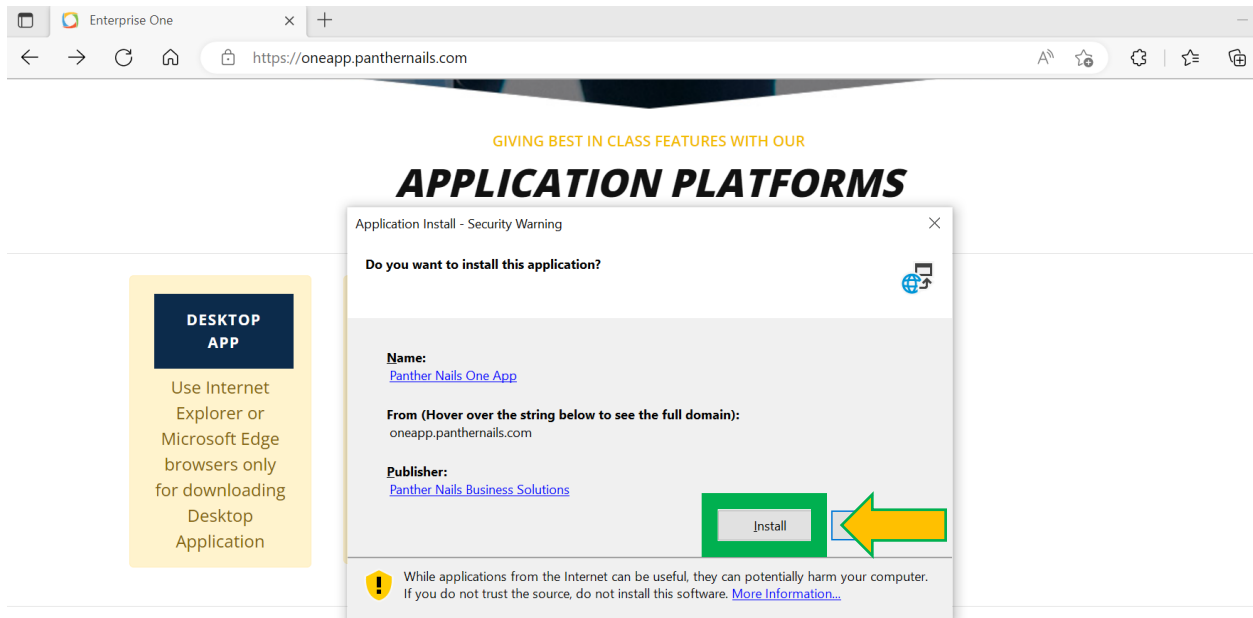

How to Install Panther Nails Web App/Excel Add in

Open Microsoft Edge  or internet Explorer 

Type in search bar - <https://oneapp.panthernails.com/>

Scroll below for application Platform and **Click Desktop App**

Click on Open

After opening click on install POP UP

After Installation Complete Defender Will Ask to run the program **click More info** and Run Anyway the Program

Application Login Screen for user login