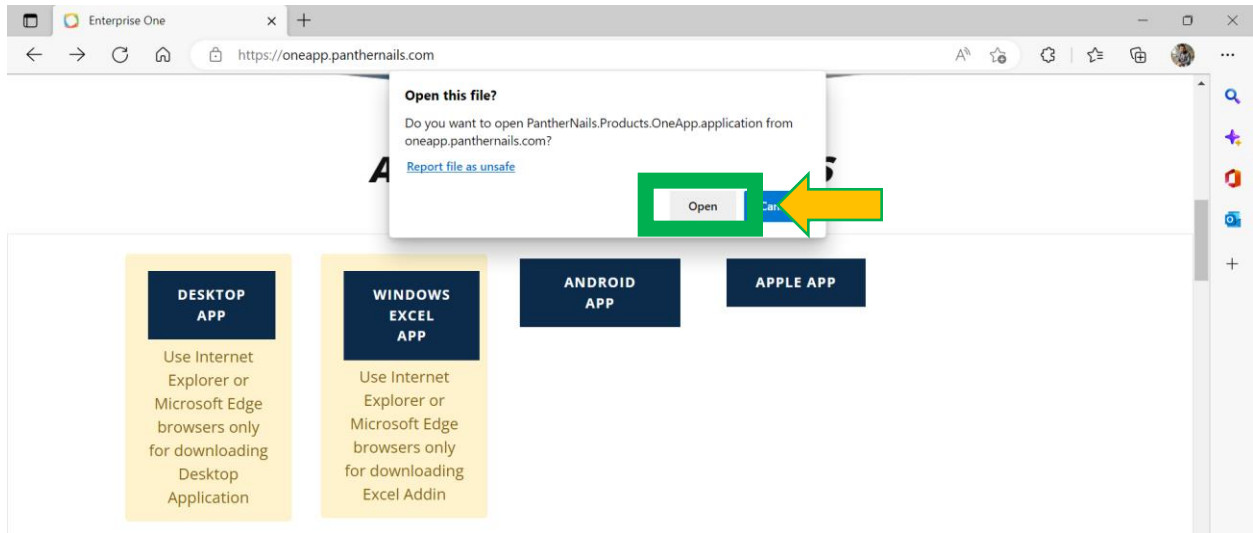

How to Install Panther Nails Web App/Excel Add in

Open Microsoft Edge  or internet Explorer 

Type in search bar - <https://oneapp.panthernails.com/>

Scroll below for application Platform and **Click Desktop App**

Click on Open

After opening click on install POP UP

After Installation Complete Defender Will Ask to run the program **click More info** and Run Anyway the Program

Application Login Screen for user login