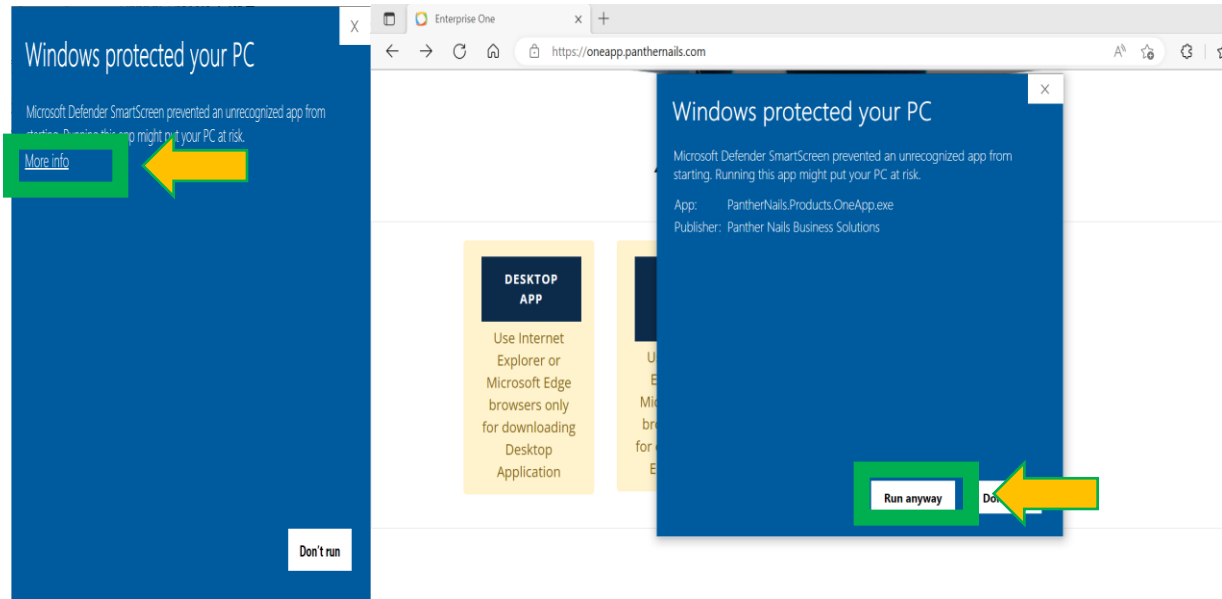

How to Install Panther Nails Web App/Excel Add in

Open Microsoft Edge  or internet Explorer 

Type in search bar - <https://oneapp.panthernails.com/>

Scroll below for application Platform and **Click Desktop App**

Click on Open

After opening click on install POP UP

After Installation Complete Defender Will Ask to run the program **click More info** and Run Anyway the Program

Application Login Screen for user login