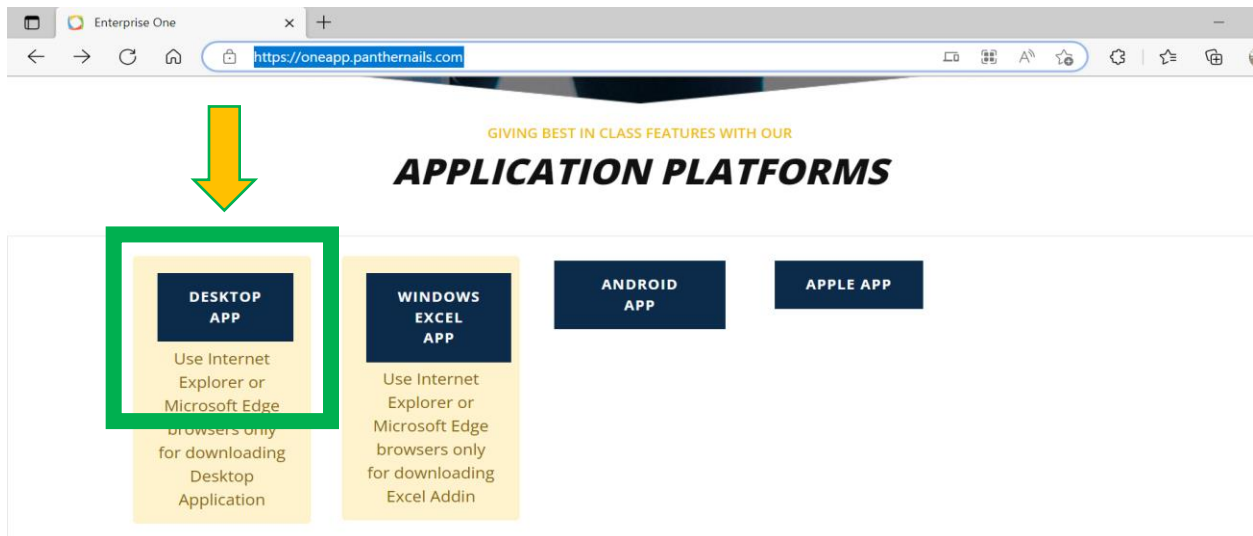

How to Install Panther Nails Web App/Excel Add in

Open Microsoft Edge  or internet Explorer 

Type in search bar - <https://oneapp.panthernails.com/>

Scroll below for application Platform and **Click Desktop App**

Click on Open

After opening click on install POP UP

After Installation Complete Defender Will Ask to run the program **click More info** and Run Anyway the Program

Application Login Screen for user login